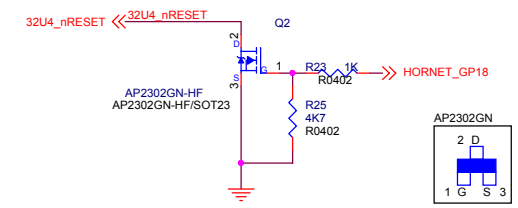

Industrial 101 Block Diagram

PIN HEADER

dog hunter

Author = Tony Jin
dog hunter Inc.
8F-4, No.17, Ln. 91, Sec. 1,
Neihu Rd., Neihu Dist., Taipei City
Taiwan (R.O.C.)

File			Module Pin-Out		
Size	Document Number				Rev
Date:	Wednesday, November 04, 2015	Sheet	3	of	5

Atmega 32U4_LED

dog hunter

Author = Tony Jin
dog hunter inc.

8F-4, No.17, Ln. 91, Sec. 1,
Neihu Rd., Neihu Dist., Taipei City
Taiwan (R.O.C.)

Title		
ATMEGA32U4		
Size	Document Number	Rev
Date: Thursday, November 05, 2015	Sheet	4 of 5