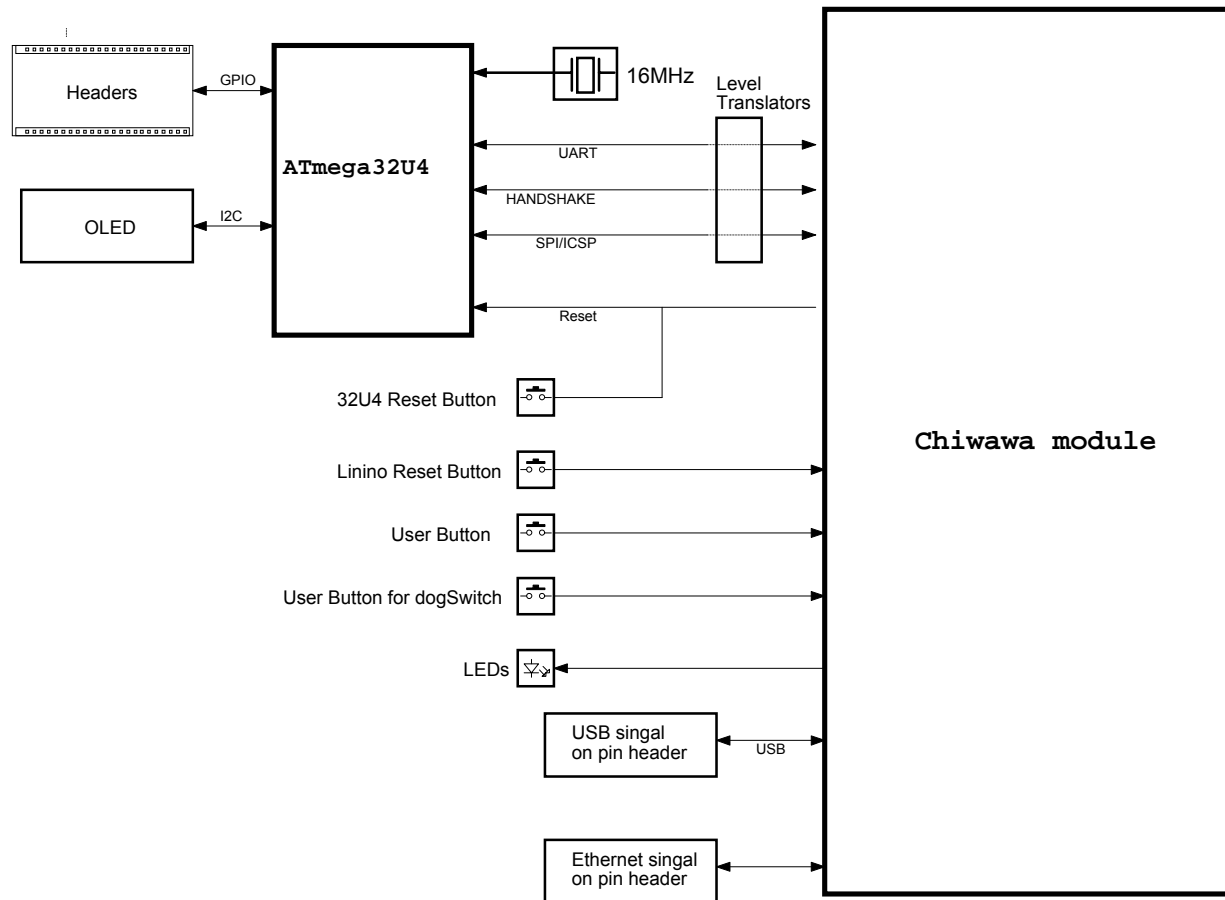

Industrial 101 Block Diagram

PIN HEADER

dog hunter

Author = Tony Jin
dog hunter Inc.
8F-4, No.17, Ln. 91, Sec. 1,
Neihu Rd., Neihu Dist., Taipei City
Taiwan (R.O.C.)

File			Module Pin-Out		
Size	Document Number				Rev
Date:	Wednesday, November 04, 2015	Sheet	3	of	5

Atmega 32U4_LED

dog hunter

Author = Tony Jin
dog hunter inc.

8F-4, No.17, Ln. 91, Sec. 1,
Neihu Rd., Neihu Dist., Taipei City
Taiwan (R.O.C.)

Title		
ATMEGA32U4		
Size	Document Number	Rev
Date: Thursday, November 05, 2015	Sheet	4 of 5