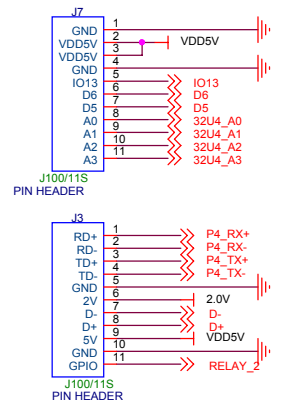

Industrial 101 Block Diagram

PIN HEADER

dog hunter

Author = Tony Jin
dog hunter Inc.
8F-4, No.17, Ln. 91, Sec. 1,
Neihu Rd., Neihu Dist., Taipei City
Taiwan (R.O.C.)

File			Module Pin-Out		
Size	Document Number				Rev
Date:	Wednesday, November 04, 2015	Sheet	3	of	5

Atmega 32U4_LED

dog hunter

Author = Tony Jin
dog hunter inc.

8F-4, No.17, Ln. 91, Sec. 1,
Neihu Rd., Neihu Dist., Taipei City
Taiwan (R.O.C.)

Title		
ATMEGA32U4		
Size	Document Number	Rev
Date: Thursday, November 05, 2015	Sheet	4 of 5