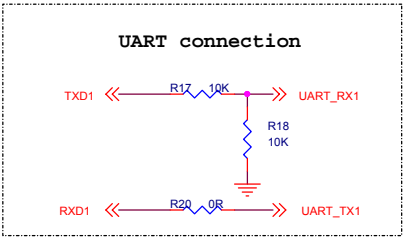

Industrial 101 Block Diagram

PIN HEADER

dog hunter

Author = Tony Jin
dog hunter Inc.
8F-4, No.17, Ln. 91, Sec. 1,
Neihu Rd., Neihu Dist., Taipei City
Taiwan (R.O.C.)

File			Module Pin-Out		
Size	Document Number				Rev
Date:	Wednesday, November 04, 2015	Sheet	3	of	5

Atmega 32U4_LED

dog hunter

Author = Tony Jin
dog hunter inc.

8F-4, No.17, Ln. 91, Sec. 1,
Neihu Rd., Neihu Dist., Taipei City
Taiwan (R.O.C.)

Title		
ATMEGA32U4		
Size	Document Number	Rev
Date: Thursday, November 05, 2015	Sheet	4 of 5