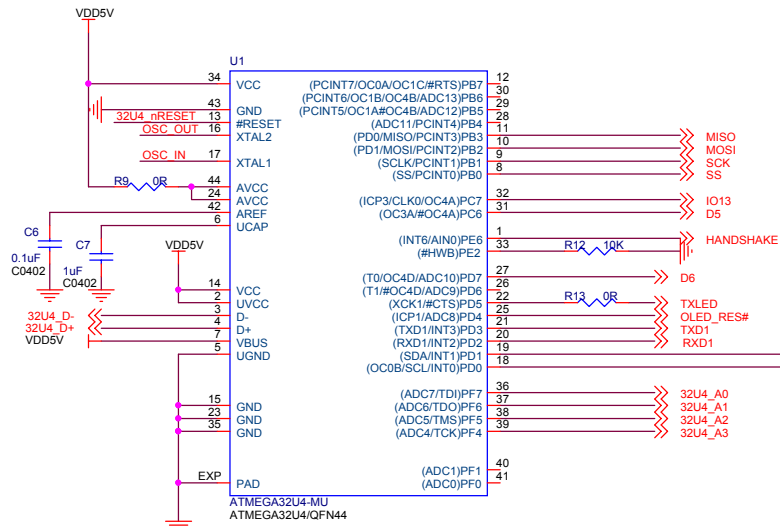

Industrial 101 Block Diagram

PIN HEADER

dog hunter

Author = Tony Jin
dog hunter Inc.
8F-4, No.17, Ln. 91, Sec. 1,
Neihu Rd., Neihu Dist., Taipei City
Taiwan (R.O.C.)

File			Module Pin-Out		
Size	Document Number				Rev
Date:	Wednesday, November 04, 2015	Sheet	3	of	5

Atmega 32U4_LED

dog hunter

Author = Tony Jin
dog hunter inc.

8F-4, No.17, Ln. 91, Sec. 1,
Neihu Rd., Neihu Dist., Taipei City
Taiwan (R.O.C.)

Title		
ATMEGA32U4		
Size	Document Number	Rev
Date: Thursday, November 05, 2015	Sheet	4 of 5