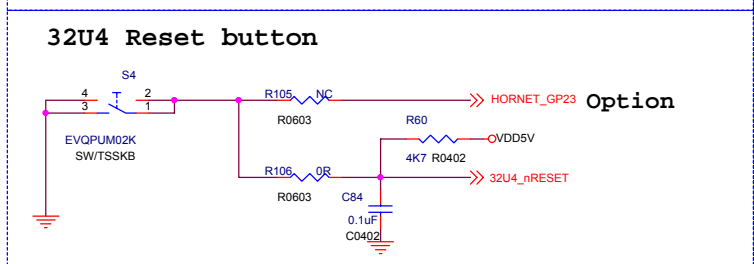

Industrial 101 Block Diagram

PIN HEADER

dog hunter

Author = Tony Jin
dog hunter Inc.
8F-4, No.17, Ln. 91, Sec. 1,
Neihu Rd., Neihu Dist., Taipei City
Taiwan (R.O.C.)

File			Module Pin-Out		
Size	Document Number				Rev
Date:	Wednesday, November 04, 2015	Sheet	3	of	5

Atmega 32U4_LED

dog hunter

Author = Tony Jin
dog hunter inc.

8F-4, No.17, Ln. 91, Sec. 1,
Neihu Rd., Neihu Dist., Taipei City
Taiwan (R.O.C.)

Title		
ATMEGA32U4		
Size	Document Number	Rev
Date: Thursday, November 05, 2015	Sheet	4 of 5