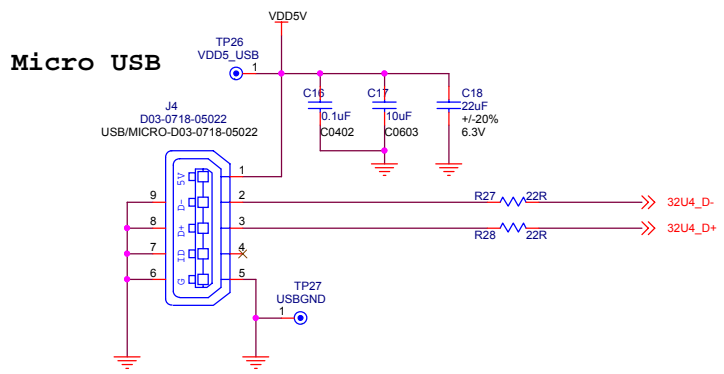

Industrial 101 Block Diagram

PIN HEADER

dog hunter

Author = Tony Jin
dog hunter Inc.
8F-4, No.17, Ln. 91, Sec. 1,
Neihu Rd., Neihu Dist., Taipei City
Taiwan (R.O.C.)

File			Module Pin-Out		
Size	Document Number				Rev
Date:	Wednesday, November 04, 2015	Sheet	3	of	5

Atmega 32U4_LED

dog hunter

Author = Tony Jin
dog hunter inc.

8F-4, No.17, Ln. 91, Sec. 1,
Neihu Rd., Neihu Dist., Taipei City
Taiwan (R.O.C.)

Title		
ATMEGA32U4		
Size	Document Number	Rev
Date: Thursday, November 05, 2015	Sheet	4 of 5