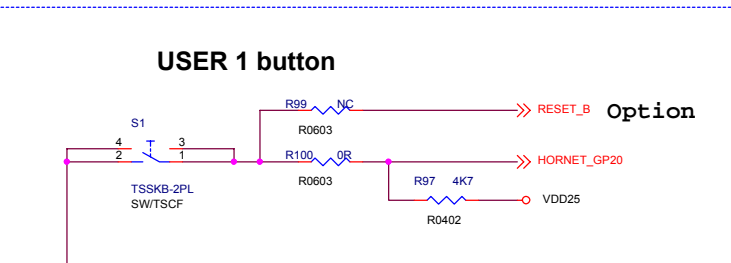

Industrial 101 Block Diagram

PIN HEADER

dog hunter

Author = Tony Jin
dog hunter Inc.
8F-4, No.17, Ln. 91, Sec. 1,
Neihu Rd., Neihu Dist., Taipei City
Taiwan (R.O.C.)

File			Module Pin-Out		
Size	Document Number				Rev
Date:	Wednesday, November 04, 2015	Sheet	3	of	5

Atmega 32U4_LED

dog hunter

Author = Tony Jin
dog hunter inc.

8F-4, No.17, Ln. 91, Sec. 1,
Neihu Rd., Neihu Dist., Taipei City
Taiwan (R.O.C.)

Title		
ATMEGA32U4		
Size	Document Number	Rev
Date: Thursday, November 05, 2015	Sheet	4 of 5