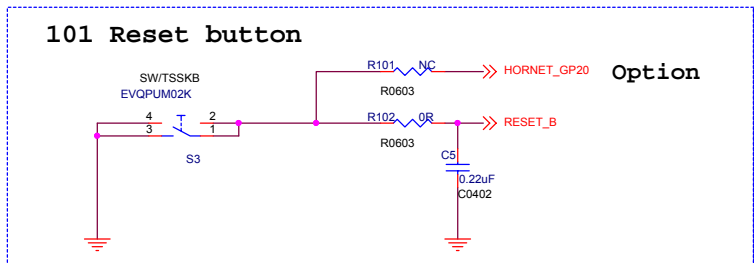

Industrial 101 Block Diagram

PIN HEADER

dog hunter

Author = Tony Jin
dog hunter Inc.
8F-4, No.17, Ln. 91, Sec. 1,
Neihu Rd., Neihu Dist., Taipei City
Taiwan (R.O.C.)

File			Module Pin-Out		
Size	Document Number				Rev
Date:	Wednesday, November 04, 2015	Sheet	3	of	5

Atmega 32U4_LED

dog hunter

Author = Tony Jin
dog hunter inc.

8F-4, No.17, Ln. 91, Sec. 1,
Neihu Rd., Neihu Dist., Taipei City
Taiwan (R.O.C.)

Title		
ATMEGA32U4		
Size	Document Number	Rev
Date: Thursday, November 05, 2015	Sheet	4 of 5