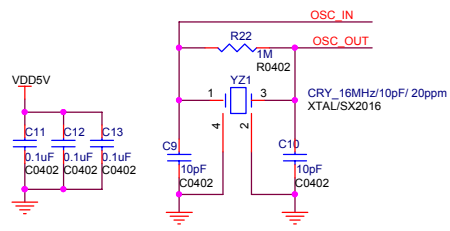

Industrial 101 Block Diagram

PIN HEADER

dog hunter

Author = Tony Jin
dog hunter Inc.
8F-4, No.17, Ln. 91, Sec. 1,
Neihu Rd., Neihu Dist., Taipei City
Taiwan (R.O.C.)

File			Module Pin-Out		
Size	Document Number				Rev
Date:	Wednesday, November 04, 2015	Sheet	3	of	5

Atmega 32U4_LED

dog hunter

Author = Tony Jin
dog hunter inc.

8F-4, No.17, Ln. 91, Sec. 1,
Neihu Rd., Neihu Dist., Taipei City
Taiwan (R.O.C.)

Title		
ATMEGA32U4		
Size	Document Number	Rev
Date: Thursday, November 05, 2015	Sheet	4 of 5