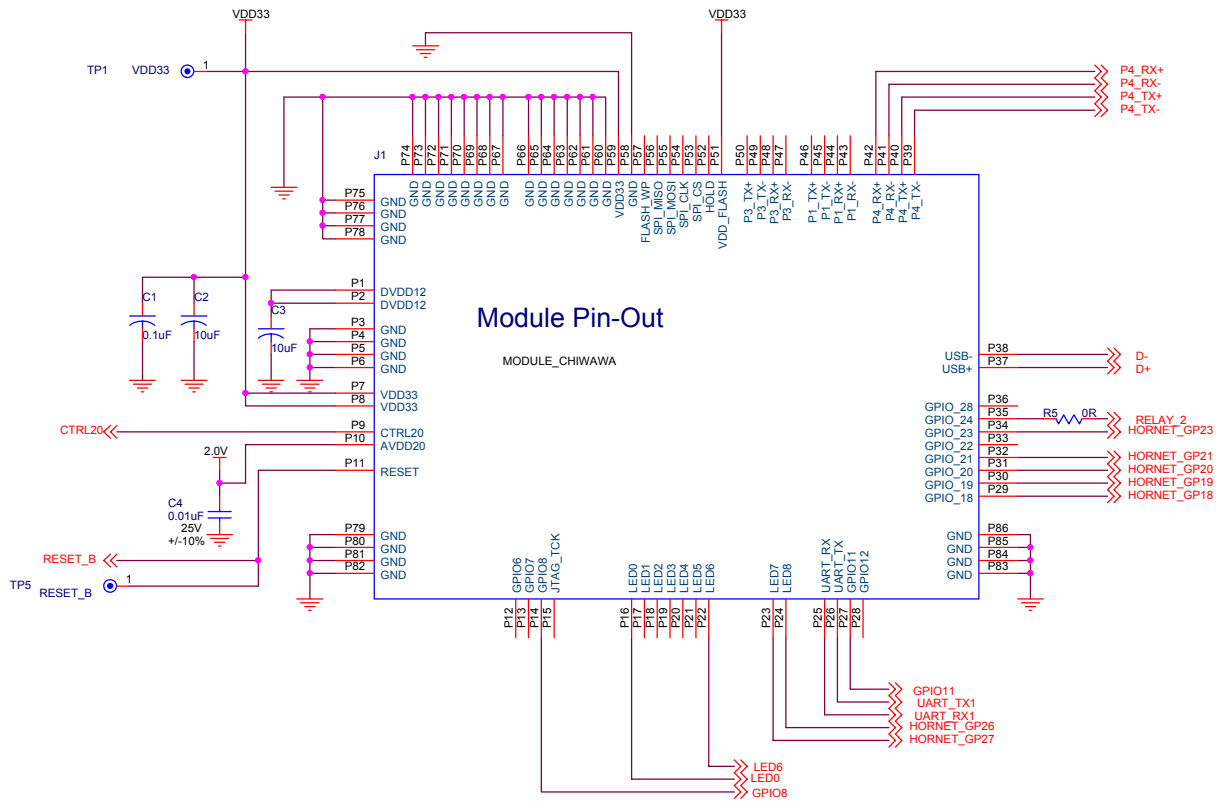

Industrial 101 Block Diagram

PIN HEADER

dog hunter

Author = Tony Jin
dog hunter Inc.
8F-4, No.17, Ln. 91, Sec. 1,
Neihu Rd., Neihu Dist., Taipei City
Taiwan (R.O.C.)

File			Module Pin-Out		
Size	Document Number				Rev
Date:	Wednesday, November 04, 2015	Sheet	3	of	5

Atmega 32U4_LED

dog hunter

Author = Tony Jin
dog hunter inc.

8F-4, No.17, Ln. 91, Sec. 1,
Neihu Rd., Neihu Dist., Taipei City
Taiwan (R.O.C.)

Title		
ATMEGA32U4		
Size	Document Number	Rev
Date: Thursday, November 05, 2015	Sheet	4 of 5