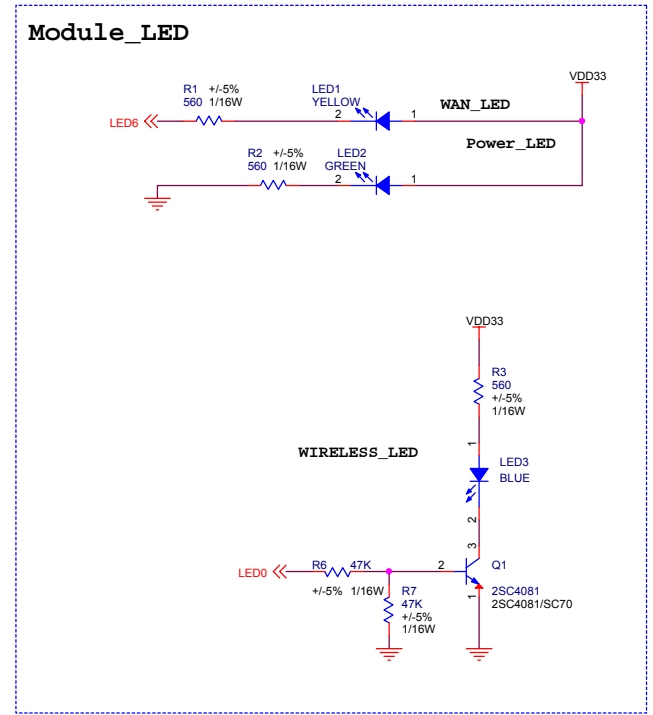

Industrial 101 Block Diagram

PIN HEADER

dog hunter

Author = Tony Jin
dog hunter Inc.
8F-4, No.17, Ln. 91, Sec. 1,
Neihu Rd., Neihu Dist., Taipei City
Taiwan (R.O.C.)

File			Module Pin-Out		
Size	Document Number				Rev
Date:	Wednesday, November 04, 2015	Sheet	3	of	5

Atmega 32U4_LED

dog hunter

Author = Tony Jin
dog hunter inc.

8F-4, No.17, Ln. 91, Sec. 1,
Neihu Rd., Neihu Dist., Taipei City
Taiwan (R.O.C.)

Title		
ATMEGA32U4		
Size	Document Number	Rev
Date: Thursday, November 05, 2015	Sheet	4 of 5