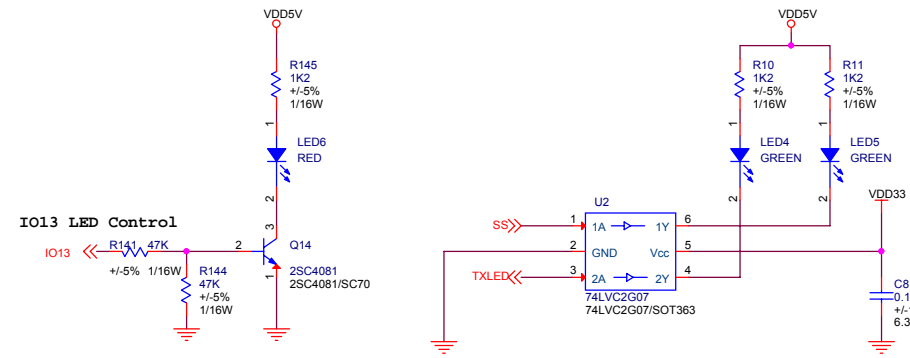

Industrial 101 Block Diagram

PIN HEADER

dog hunter

Author = Tony Jin
dog hunter Inc.
8F-4, No.17, Ln. 91, Sec. 1,
Neihu Rd., Neihu Dist., Taipei City
Taiwan (R.O.C.)

File			Module Pin-Out		
Size	Document Number				Rev
Date:	Wednesday, November 04, 2015	Sheet	3	of	5

Atmega 32U4_LED

dog hunter

Author = Tony Jin
dog hunter inc.

8F-4, No.17, Ln. 91, Sec. 1,
Neihu Rd., Neihu Dist., Taipei City
Taiwan (R.O.C.)

Title		
ATMEGA32U4		
Size	Document Number	Rev
Date: Thursday, November 05, 2015	Sheet	4 of 5