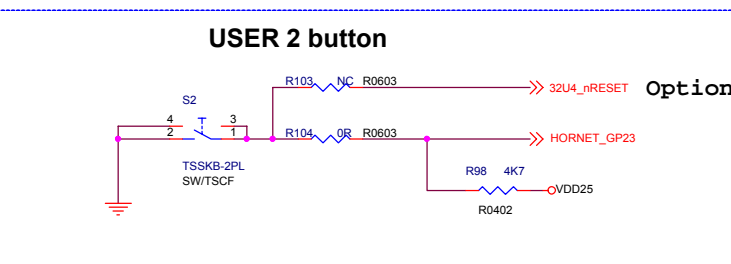

Industrial 101 Block Diagram

PIN HEADER

dog hunter

Author = Tony Jin
dog hunter Inc.
8F-4, No.17, Ln. 91, Sec. 1,
Neihu Rd., Neihu Dist., Taipei City
Taiwan (R.O.C.)

File			Module Pin-Out		
Size	Document Number				Rev
Date:	Wednesday, November 04, 2015	Sheet	3	of	5

Atmega 32U4_LED

dog hunter

Author = Tony Jin
dog hunter inc.

8F-4, No.17, Ln. 91, Sec. 1,
Neihu Rd., Neihu Dist., Taipei City
Taiwan (R.O.C.)

Title		
ATMEGA32U4		
Size	Document Number	Rev
Date: Thursday, November 05, 2015	Sheet	4 of 5