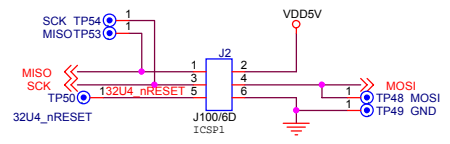

Industrial 101 Block Diagram

PIN HEADER

dog hunter

Author = Tony Jin
dog hunter Inc.
8F-4, No.17, Ln. 91, Sec. 1,
Neihu Rd., Neihu Dist., Taipei City
Taiwan (R.O.C.)

File			Module Pin-Out		
Size	Document Number				Rev
Date:	Wednesday, November 04, 2015	Sheet	3	of	5

Atmega 32U4_LED

dog hunter

Author = Tony Jin
dog hunter inc.

8F-4, No.17, Ln. 91, Sec. 1,
Neihu Rd., Neihu Dist., Taipei City
Taiwan (R.O.C.)

Title		
ATMEGA32U4		
Size	Document Number	Rev
Date: Thursday, November 05, 2015	Sheet	4 of 5