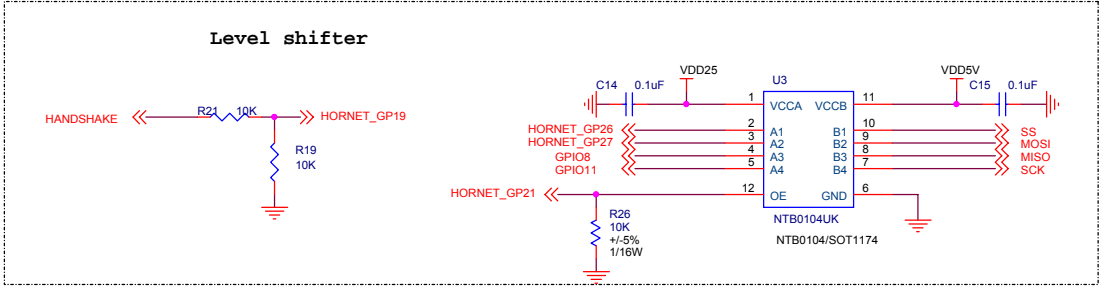

Industrial 101 Block Diagram

PIN HEADER

dog hunter

Author = Tony Jin
dog hunter Inc.
8F-4, No.17, Ln. 91, Sec. 1,
Neihu Rd., Neihu Dist., Taipei City
Taiwan (R.O.C.)

File			Module Pin-Out		
Size	Document Number				Rev
Date:	Wednesday, November 04, 2015	Sheet	3	of	5

Atmega 32U4_LED

dog hunter

Author = Tony Jin
dog hunter inc.

8F-4, No.17, Ln. 91, Sec. 1,
Neihu Rd., Neihu Dist., Taipei City
Taiwan (R.O.C.)

Title		
ATMEGA32U4		
Size	Document Number	Rev
Date: Thursday, November 05, 2015	Sheet	4 of 5